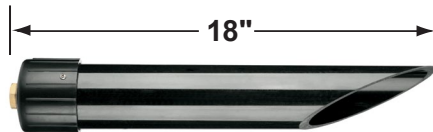

TRANSFORMER: _____

CONTRACTOR: _____

SPECIFIER: _____

PRODUCT # :CL-404-BT-AB

•Directional Lights

•Cast Brass

Mounting Pedestals

- CX-601-BK 1" PVC Mounting Pedestal, 1/2" NPT, **Black**
- CX-601-VG 1" PVC Mounting Pedestal, 1/2" NPT, **Verde Green**
- CX-603-BK 3" PVC Mounting Pedestal, 1/2" NPT Female Brass Hub on top, **Black**
- CX-603-VG 3" PVC Mounting Pedestal, 1/2" NPT Female Brass Hub on top, **Verde Green**