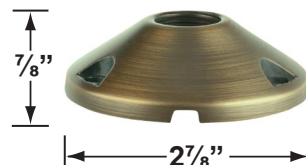

CX-705B-AB