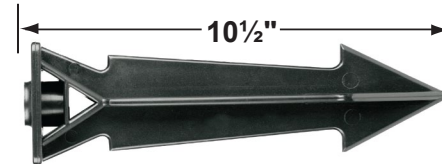

Ground Spikes

- CX-642-BK 8.5" ABS Spike, 1/2" NPT, **Black**
- CX-642-BZ 8.5" ABS Spike, 1/2" NPT, **Bronze**
- CX-643-BZ 8.5" ABS Spike, 1/2" NPT, **Bronze**

CX-647-BK