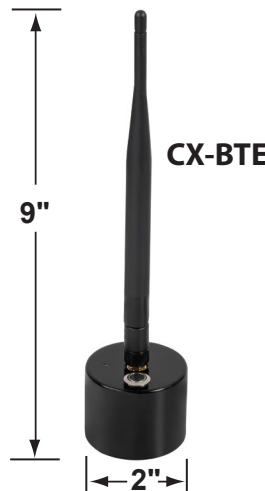

SMART ACCESSORIES

- CX-BTE Bluetooth Range Extender
- CX-BTG Wireless Bluetooth Mesh Gateway

JOB INFORMATION

TYPE: _____ DATE: _____

JOB NAME & ADDRESS: _____

PRODUCT #: _____

TOTAL QUANTITY: _____

LAMP TYPE & WATTAGE: _____

TRANSFORMER: _____

CONTRACTOR: _____

SPECIFIER: _____